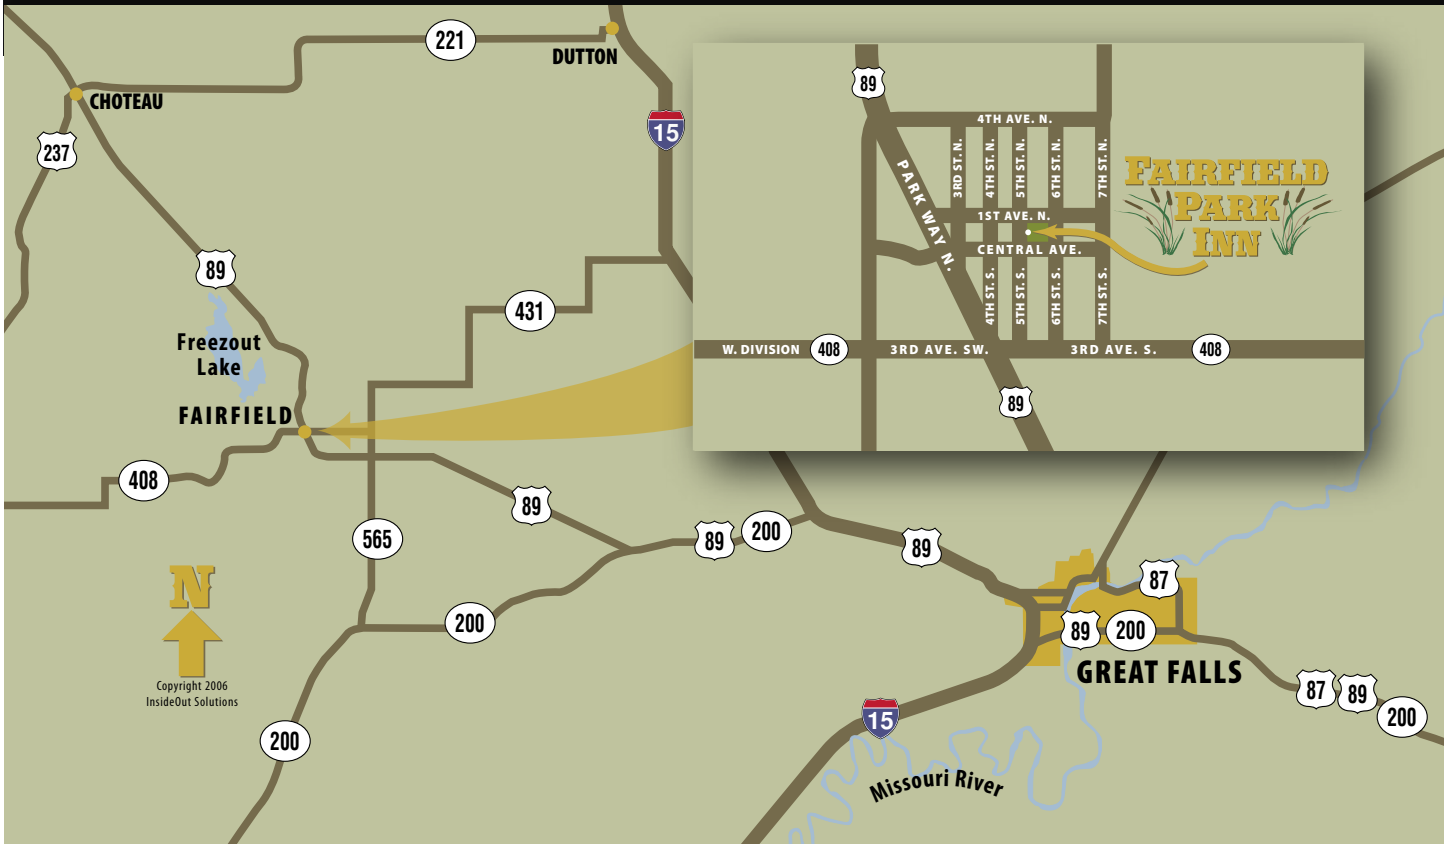

FAIRFIELD PARK INN

DIRECTIONS FROM MISSOULA

Travel on I-90 East approximately 4 miles. Take HWY 200 E exit 109 to Bonner/Great Falls. Heading East on HWY. 200 travel approximately 125 miles, take a left to HWY 565 (also called 3rd Lane). Continue for about 7 miles until you reach the intersection with US-89, turn left onto US-89 continue into town. Once in Fairfield, cross through the intersection with 3rd Ave SW (HWY 408). Travel one block past third to 2nd Avenue South. Continue to 5th Street South, traveling through 1st to Central Avenue. Fairfield Park Inn will be located to your left at 13 5th St. North, neighboring Fairfield Park.

DIRECTIONS FROM GREAT FALLS/I-15

Travel on I-15 North approximately 10 miles to HWY 200 West (US 89 North), exit 290 continuing on US-89 North into Fairfield. Once in Fairfield, cross through the intersection with 3rd Ave SW (HWY 408). Travel one block past third to 2nd Avenue South. Continue to 5th Street South, traveling through 1st to Central Avenue. Fairfield Park Inn will be located to your left at 13 5th St. North, neighboring Fairfield Park.

DIRECTIONS FROM HELENA,

Travel on I-15 North out of Helena, traveling 35 miles to US 287, bearing left onto US 287. Travel for 20 miles, turn right onto HWY 200. Continue on HWY 200 for 18 miles, turn left at HWY 565 (also called 3rd Lane). Continue for about 7 miles until you reach the intersection with US-89, turn left onto US-89 continue into town. Once in Fairfield, cross through the intersection with 3rd Ave SW (HWY 408). Travel one block past third to 2nd Avenue South. Continue to 5th Street South, traveling through 1st to Central Avenue. Fairfield Park Inn will be located to your left at 13 5th St. North, neighboring Fairfield Park.